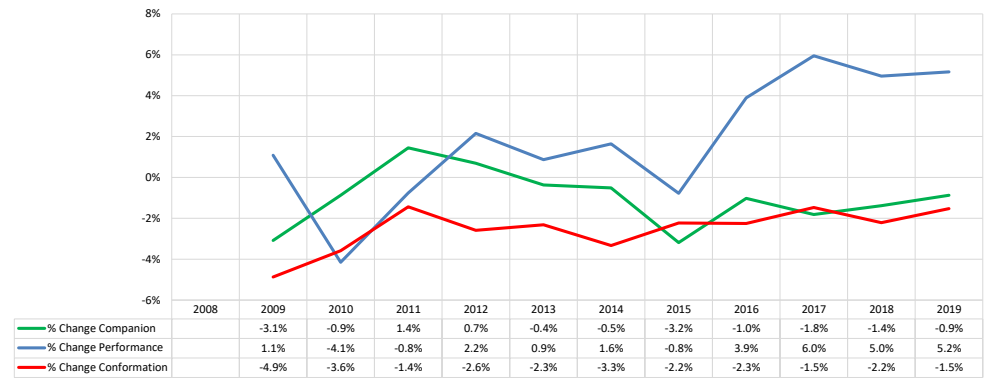

These %'s are calculated to show the change each year from the previous year.

% Change Relative 2008	2008	2009	2010	2011	2012	2013	2014	2015	2016	2017	2018	2019
Registered Litters	0.0%	-11.9%	-20.5%	-27.0%	-29.8%	-30.5%	-29.4%	-26.1%	-18.9%	-11.7%	-8.1%	-5.5%
Litter Complement	0.0%	-12.1%	-21.0%	-27.3%	-30.1%	-30.7%	-29.7%	-26.4%	-18.1%	-9.8%	-6.1%	-2.7%
Registered Dogs	0.0%	-11.0%	-22.4%	-25.7%	-29.5%	-29.4%	-27.0%	-24.0%	-15.5%	-8.3%	-6.5%	-6.8%

% Change from Previous Year (YOY)

% Change Relative to 2008

**Sporting Group**

**2020 Mid-Year (through July 2020)**

Competing: Total Unique Dogs by Sport Each Year

Competing: % Change Unique Total Dogs Year over Year by Sport

Performance: Total Unique Dogs Placing

Companion: Total Unique Dogs Entered

**Sporting Group**

**2020 Mid-Year (through July 2020)**

**Breeding: Unique Individual Dogs & Bitches Bred Each Year**

	2008	2009	2010	2011	2012	2013	2014	2015	2016	2017	2018	2019
Unique Dogs (each year)	42,347	37,549	33,633	30,485	27,965	27,079	26,751	27,288	28,970	31,167	32,705	33,686
Unique Bitches (each year)	60,215	53,455	48,415	44,475	42,200	41,531	42,000	43,851	47,616	51,798	54,070	55,372
Total Bred (each year)	102,562	91,004	82,048	74,960	70,165	68,610	68,751	71,139	76,586	82,965	86,775	89,058