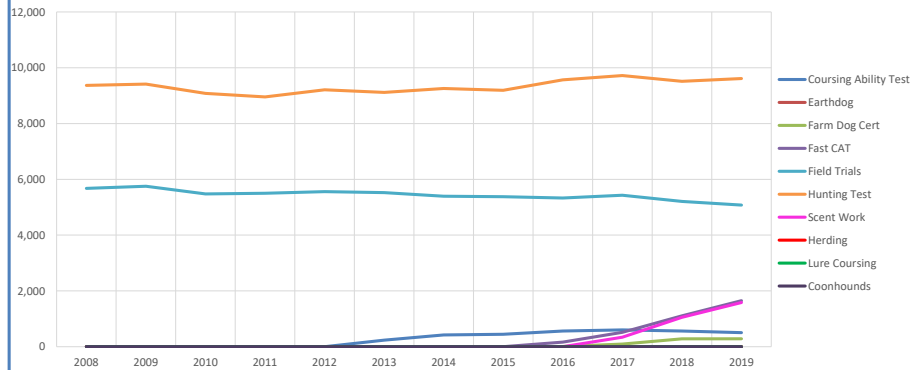

These %'s are calculated to show the change each year from the previous year.

% Change Relative 2008	2008	2009	2010	2011	2012	2013	2014	2015	2016	2017	2018	2019
Registered Litters	0.0%	-11.9%	-20.5%	-27.0%	-29.8%	-30.5%	-29.4%	-26.1%	-18.9%	-11.7%	-8.1%	-5.5%
Litter Complement	0.0%	-12.1%	-21.0%	-27.3%	-30.1%	-30.7%	-29.7%	-26.4%	-18.1%	-9.8%	-6.1%	-2.7%
Registered Dogs	0.0%	-11.0%	-22.4%	-25.7%	-29.5%	-29.4%	-27.0%	-24.0%	-15.5%	-8.3%	-6.5%	-6.8%

These %'s are calculated to show the change each year compared to 2008.

Sporting Group

2020 Mid-Year (through July 2020)

AKC Dog & Litter Registrations

% of Each Year's Litter Complement that were Eventually Registered

% Change from Previous Year (YOY)

% Change Relative to 2008

**Sporting Group**

**2020 Mid-Year (through July 2020)**

Competing: Total Unique Dogs by Sport Each Year

Competing: % Change Unique Total Dogs Year over Year by Sport

Performance: Total Unique Dogs Placing

Companion: Total Unique Dogs Entered

**Sporting Group**

**2020 Mid-Year (through July 2020)**

**Breeding: Unique Individual Dogs & Bitches Bred Each Year**

	2008	2009	2010	2011	2012	2013	2014	2015	2016	2017	2018	2019
Unique Dogs (each year)	42,347	37,549	33,633	30,485	27,965	27,079	26,751	27,288	28,970	31,167	32,705	33,686
Unique Bitches (each year)	60,215	53,455	48,415	44,475	42,200	41,531	42,000	43,851	47,616	51,798	54,070	55,372
Total Bred (each year)	102,562	91,004	82,048	74,960	70,165	68,610	68,751	71,139	76,586	82,965	86,775	89,058