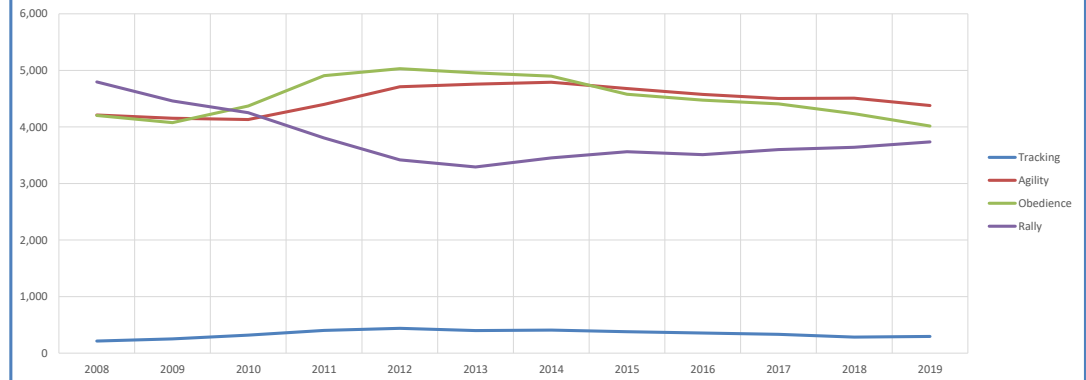

These %'s are calculated to show the change each year from the previous year.

% Change Relative 2008	2008	2009	2010	2011	2012	2013	2014	2015	2016	2017	2018	2019
Registered Litters	0.0%	-11.9%	-20.5%	-27.0%	-29.8%	-30.5%	-29.4%	-26.1%	-18.9%	-11.7%	-8.1%	-5.5%
Litter Complement	0.0%	-12.1%	-21.0%	-27.3%	-30.1%	-30.7%	-29.7%	-26.4%	-18.1%	-9.8%	-6.1%	-2.7%
Registered Dogs	0.0%	-11.0%	-22.4%	-25.7%	-29.5%	-29.4%	-27.0%	-24.0%	-15.5%	-8.3%	-6.5%	-6.8%

These %'s are calculated to show the change each year compared to 2008.

Sporting Group

2020 Mid-Year (through July 2020)

AKC Dog & Litter Registrations

% of Each Year's Litter Complement that were Eventually Registered

% Change from Previous Year (YOY)

% Change Relative to 2008

**Sporting Group**

**2020 Mid-Year (through July 2020)**

Competing: Total Unique Dogs by Sport Each Year

Competing: % Change Unique Total Dogs Year over Year by Sport

Performance: Total Unique Dogs Placing

Companion: Total Unique Dogs Entered

**Sporting Group**

**2020 Mid-Year (through July 2020)**

**Breeding: Unique Individual Dogs & Bitches Bred Each Year**

	2008	2009	2010	2011	2012	2013	2014	2015	2016	2017	2018	2019
Unique Dogs (each year)	42,347	37,549	33,633	30,485	27,965	27,079	26,751	27,288	28,970	31,167	32,705	33,686
Unique Bitches (each year)	60,215	53,455	48,415	44,475	42,200	41,531	42,000	43,851	47,616	51,798	54,070	55,372
Total Bred (each year)	102,562	91,004	82,048	74,960	70,165	68,610	68,751	71,139	76,586	82,965	86,775	89,058