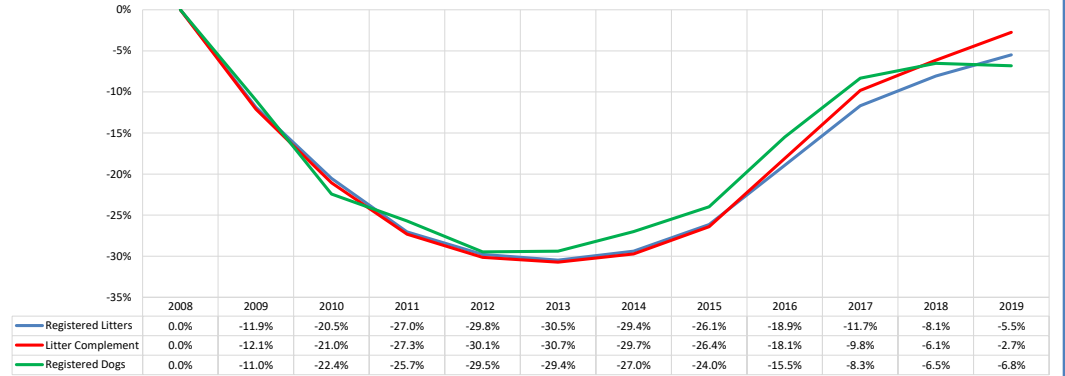

% Change Relative to 2008