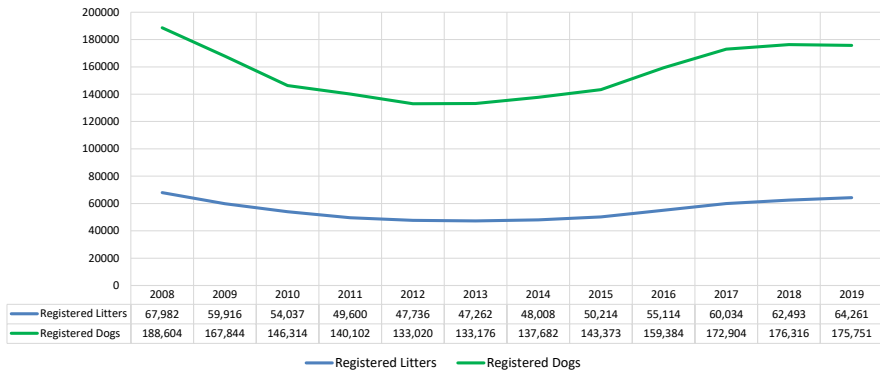

Sporting Group

2020 Mid-Year (through July 2020)

AKC Dog & Litter Registrations