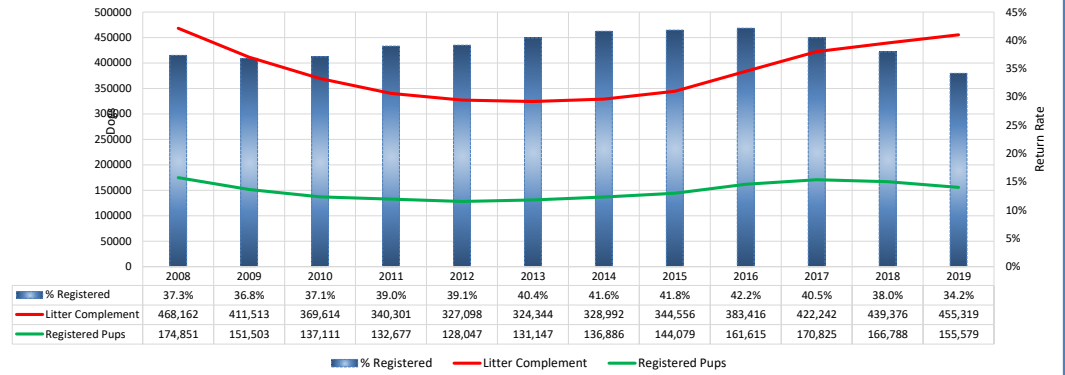

These %'s are calculated to show the change each year from the previous year.

% Change Relative 2008	2008	2009	2010	2011	2012	2013	2014	2015	2016	2017	2018	2019
Registered Litters	0.0%	-11.9%	-20.5%	-27.0%	-29.8%	-30.5%	-29.4%	-26.1%	-18.9%	-11.7%	-8.1%	-5.5%
Litter Complement	0.0%	-12.1%	-21.0%	-27.3%	-30.1%	-30.7%	-29.7%	-26.4%	-18.1%	-9.8%	-6.1%	-2.7%
Registered Dogs	0.0%	-11.0%	-22.4%	-25.7%	-29.5%	-29.4%	-27.0%	-24.0%	-15.5%	-8.3%	-6.5%	-6.8%

These %'s are calculated to show the change each year compared to 2008.

Sporting Group

2020 Mid-Year (through July 2020)

AKC Dog & Litter Registrations

% of Each Year's Litter Complement that were Eventually Registered