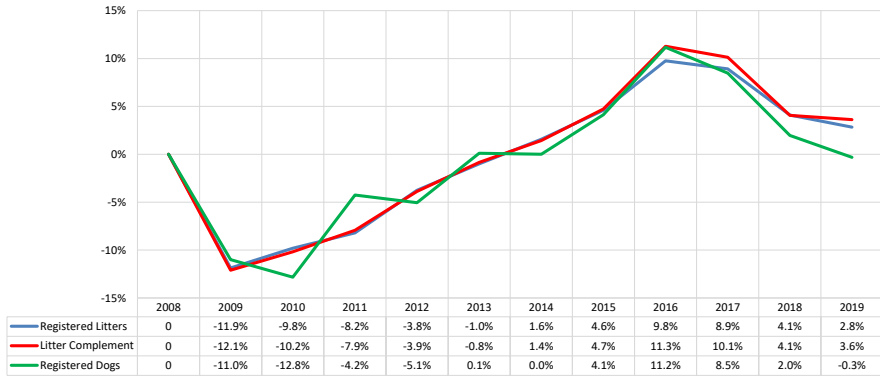

% Change from Previous Year (YOY)