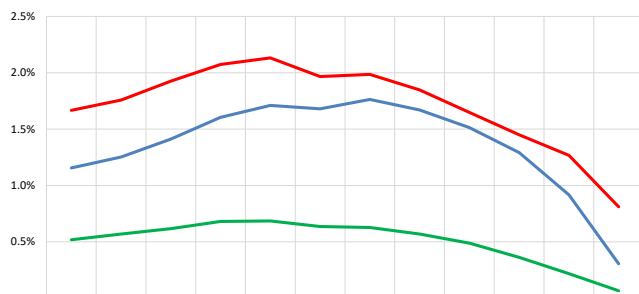

Competing: % of Each Year's Litter Complement in Competition

	2008	2009	2010	2011	2012	2013	2014	2015	2016	2017	2018	2019
% Complement in Companion (to date)	0.52%	0.57%	0.62%	0.68%	0.69%	0.64%	0.63%	0.57%	0.49%	0.36%	0.22%	0.07%
% Complement Placing in Performance (to date)	1.2%	1.3%	1.4%	1.6%	1.7%	1.7%	1.8%	1.7%	1.5%	1.3%	0.9%	0.3%
% Complement in Conformation (to date)	1.7%	1.8%	1.9%	2.1%	2.1%	2.0%	2.0%	1.8%	1.6%	1.4%	1.3%	0.8%