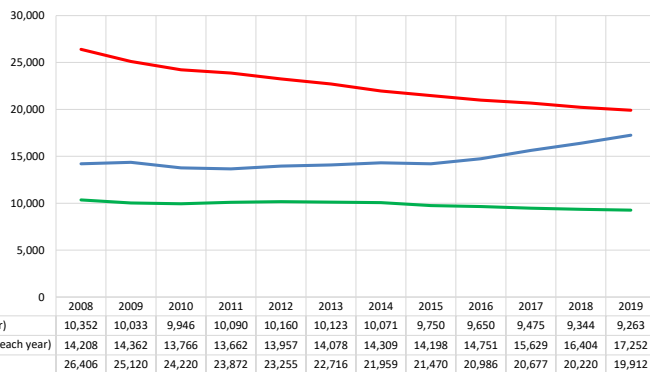

These %'s are calculated to show the change each year from the previous year.

% Change Relative 2008	2008	2009	2010	2011	2012	2013	2014	2015	2016	2017	2018	2019
Registered Litters	0.0%	-11.9%	-20.5%	-27.0%	-29.8%	-30.5%	-29.4%	-26.1%	-18.9%	-11.7%	-8.1%	-5.5%
Litter Complement	0.0%	-12.1%	-21.0%	-27.3%	-30.1%	-30.7%	-29.7%	-26.4%	-18.1%	-9.8%	-6.1%	-2.7%
Registered Dogs	0.0%	-11.0%	-22.4%	-25.7%	-29.5%	-29.4%	-27.0%	-24.0%	-15.5%	-8.3%	-6.5%	-6.8%

% Change from Previous Year (YOY)

% Change Relative to 2008

**Sporting Group**

**2020 Mid-Year (through July 2020)**

Competing: Total Unique Dogs by Sport Each Year

Competing: % Change Unique Total Dogs Year over Year by Sport

Performance: Total Unique Dogs Placing

Companion: Total Unique Dogs Entered

**Sporting Group**

**2020 Mid-Year (through July 2020)**

**Breeding: Unique Individual Dogs & Bitches Bred Each Year**

	2008	2009	2010	2011	2012	2013	2014	2015	2016	2017	2018	2019
Unique Dogs (each year)	42,347	37,549	33,633	30,485	27,965	27,079	26,751	27,288	28,970	31,167	32,705	33,686
Unique Bitches (each year)	60,215	53,455	48,415	44,475	42,200	41,531	42,000	43,851	47,616	51,798	54,070	55,372
Total Bred (each year)	102,562	91,004	82,048	74,960	70,165	68,610	68,751	71,139	76,586	82,965	86,775	89,058