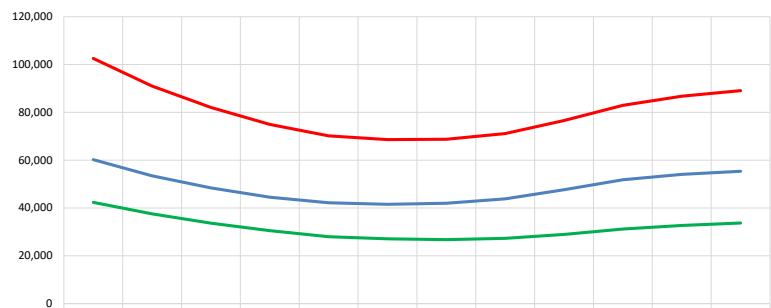

% Change from Previous Year (YOY)

% Change Relative to 2008

**Sporting Group**

**2020 Mid-Year (through July 2020)**

Competing: Total Unique Dogs by Sport Each Year

Competing: % Change Unique Total Dogs Year over Year by Sport

Performance: Total Unique Dogs Placing

Companion: Total Unique Dogs Entered

**Sporting Group**

**2020 Mid-Year (through July 2020)**

**Breeding: Unique Individual Dogs & Bitches Bred Each Year**

	2008	2009	2010	2011	2012	2013	2014	2015	2016	2017	2018	2019
Unique Dogs (each year)	42,347	37,549	33,633	30,485	27,965	27,079	26,751	27,288	28,970	31,167	32,705	33,686
Unique Bitches (each year)	60,215	53,455	48,415	44,475	42,200	41,531	42,000	43,851	47,616	51,798	54,070	55,372
Total Bred (each year)	102,562	91,004	82,048	74,960	70,165	68,610	68,751	71,139	76,586	82,965	86,775	89,058

**% of Each Year's Litter Complement that have been Bred (to date)**

	2008	2009	2010	2011	2012	2013	2014	2015	2016	2017	2018	2019
% Complement Bred (to date)	7.2%	7.3%	7.6%	8.0%	8.4%	8.8%	9.1%	8.9%	8.2%	6.6%	3.8%	1.0%