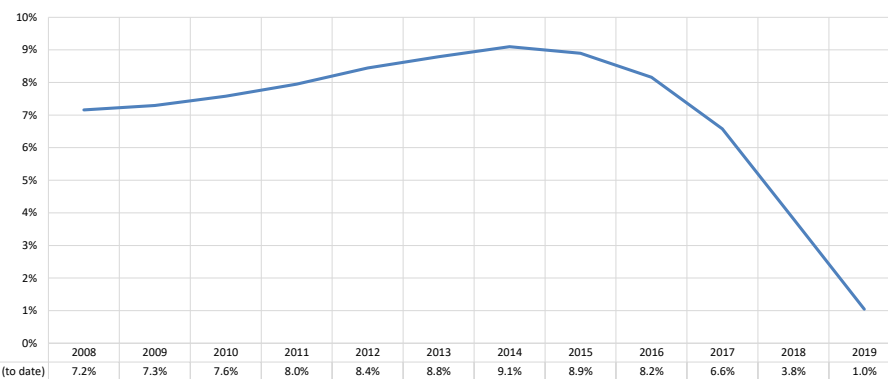

Performance: Total Unique Dogs Placing

Companion: Total Unique Dogs Entered

**Sporting Group**

**2020 Mid-Year (through July 2020)**

**Breeding: Unique Individual Dogs & Bitches Bred Each Year**

	2008	2009	2010	2011	2012	2013	2014	2015	2016	2017	2018	2019
Unique Dogs (each year)	42,347	37,549	33,633	30,485	27,965	27,079	26,751	27,288	28,970	31,167	32,705	33,686
Unique Bitches (each year)	60,215	53,455	48,415	44,475	42,200	41,531	42,000	43,851	47,616	51,798	54,070	55,372
Total Bred (each year)	102,562	91,004	82,048	74,960	70,165	68,610	68,751	71,139	76,586	82,965	86,775	89,058

**% of Each Year's Litter Complement that have been Bred (to date)**

	2008	2009	2010	2011	2012	2013	2014	2015	2016	2017	2018	2019
% Complement Bred (to date)	7.2%	7.3%	7.6%	8.0%	8.4%	8.8%	9.1%	8.9%	8.2%	6.6%	3.8%	1.0%